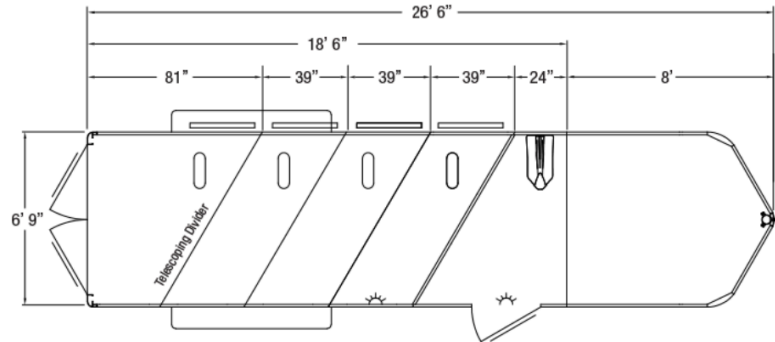

HORSE AREA FEATURES

- Dividers: Padded airflow head and shoulder dividers
- Floor Mats: In horse area
- Feed Windows: Drop down feed window with face grill per stall (head side)
- Air Spacing: 2 Air gaps with Plexiglas on rump side and rear gate
- Kick Panel: SunCoated™ rump wall
- Rear Door: Full swing rear gate with Plexiglas
- Vent: Pop up horse vent per stall
- Interior Light: Dome light in horse area
- Tie Rings: Two inside tie rings and one outside per stall

$38,999

YOUR PAYMENT	
MONTHLY	BI-WEEKLY
$347	$160
OAC	OAC
TERM/AM	INTEREST RATE
240/240	7.99%

THIS TRAILER IS FULLY SERVICED AND INSPECTED

AXLES - (2) 5,200 LBS
TIRE SIZE - ST235/80R16(E)
GVWR - 13,000 LBS
EMPTY WEIGHT - APPROX. 5,280 LBS