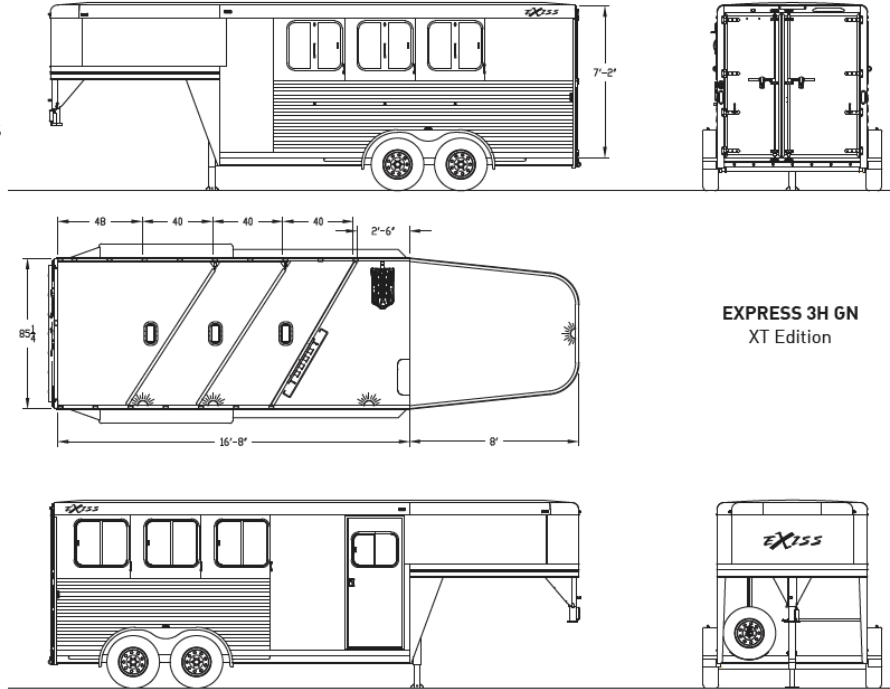

ADDITIONAL FEATURES ADDED

- Brandywine Side Sheets
- Stainless Front Nose Sheet
- Saddle Rack - Additional Location
- Rear Tack Wall
- Easy Care Flooring
- 2 - 19X26 Windows w/ Screen
- 2 - 19X26 Windows w/ Screen & Bars (In Rear Doors)

ALBERTA MOTOR VEHICLE
INDUSTRY COUNCIL

SERIAL 4LA-BH172-3-M5074726

2021 EXISS EXPRESS 3H

PRICE (plus taxes)

MSRP: $37,130

SALE PRICE: $29,699

YOUR PAYMENT

MONTHLY	BI-WEEKLY
$284	$131
OAC	OAC
TERM/AM	INTEREST RATE
60/180	6.99%
	APR 8.01%

OAC, finance fee of $399 included in payment, cost of credit during term: $5,936

MODEL	SIZE	STALLS	GVWR	EMPTY	AXLE
Express 3H GN - XT	7'0" x 16'8"	3H	10,400	4,200	(2) 5,200