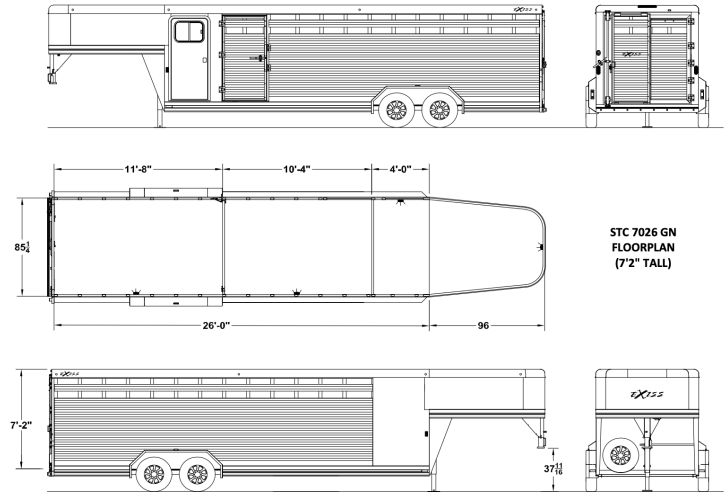

OPTIONAL EQUIPMENT

- Fold Down Blanket Bar
- Aluminum Brush Tray
- Halter Hook Bar (set of 6)
- Removable 4 Tier Saddle Rack - 7'2" Tall
- Carpet Gooseneck and Drop Wall (not trailer floor)
- Opti-Brite Interior LED Strip Light 22" Long (in dressing room x2)
- Durable Black LED Load Light & Switch (over rear doors)
- Metallic Black Side Sheets
- Stainless Front Nose Sheet
- Center Gate (added to stock trailer) trailer will have 2 stock gates
- Rubber Mat on Floor in Dressing Room
- Interior Tie Ring x6
- Windows in the GN x2
- Gate in Stock Area

FLOORING OPTIONS FOR THE STOCK AREA

- HOOF GRIP - $2310
- RUBBER MATS - $1075
- PLEXIGLAS INSTALLED - $1000

MSRP: $63,133
SALE PRICE: **$53,999**

YOUR PAYMENT	
MONTHLY	BI-WEEKLY
$628	$289
TERM/AM	INTEREST RATE
180/180	10.39%
	APR 11.40%

MODEL	SIZE	GVWR	EMPTY WEIGHT	AXLES
STC 7026 - 6'8" Tall	7'0" X 26'0"	14,000	4,900	(2) 7,000
STC 7026 - 7'2" Tall	7'0" X 26'0"	14,000	5,100	(2) 7,000