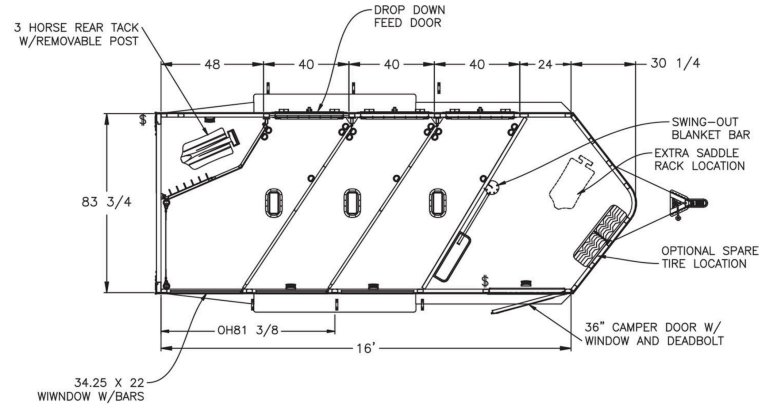

## Construction Features:

- Double Rear Doors With Windows, Pipe Hardware And No Center Post
- Drop Down Feed Door With Drop Down Bars In Front Of Each Horse; 34 1/4" x 22" Window With Bars Behind Each Horse
- Adjustable 3 Tier Saddle Rack For Each Horse Mounted On Removable Post. Extra Location For Post In Dressing Room
- Easycare Flooring In Horse Area
- 36" x 74" Deluxe Camper Door With Window, Deadbolt And Screen Door
- Folding Rear Tack Wall Lined On One Side
- Padded Slant Stall Dividers With Shoulder Separator & Spring-Loaded Slam Latch
- Rubber Up 44" On Wall In Front Of Horses; Rubber Up 48" On Wall Behind Horses; .090 Aluminum Up 48" On The Wall In Front And Behind Horses; 1 5/8" Wall Insulation; White .040 Aluminum Lining Above The Wall Rubber
- One Pop-Up Roof Vent Per Horse
- LED Dome Lights In Horse Area (One Per Divider); LED Dome Light In Rear Tack; LED Dome Light In Dressing Room
- LED Clearance Lights And 4 LED Stop/Turn Lights
- 2 Inside Tie Rings Per Horse & 1 Outside Tie Ring Per Horse Per Side
- 2 5/16" Coupler; Crank Type Jack With Wheel
- Hitch Pin Lock
- Spare Tire Carrier; Rubber Dock Bumper; Halter Hooks In Rear Tack
- TIRES: GOODYEAR ST235/80R16
- RIMS: 16X6
- AXLES: 2 RUBBER TORSION WITH ELECTRIC BRAKES - 5200 LBS (2)
- Empty WEIGHT: 3600 LBS GVWR: 10,400 LBS

## Dressing Room Features:

- Brush Box
- Swinging Blanket Bar
- Clothes Rod
- Turf On Floor

## Dimensions:

- 7'3" Interior Height
- 16' Belly Length
- 7' Trailer Width
- 40" Stall Width

**Model 7441 (3H, 24" Short Wall)**

SALE PRICE: **\$34,999**

YOUR PAYMENT

MONTHLY	BI-WEEKLY
<b>\$399</b>	<b>\$184</b>
OAC	OAC